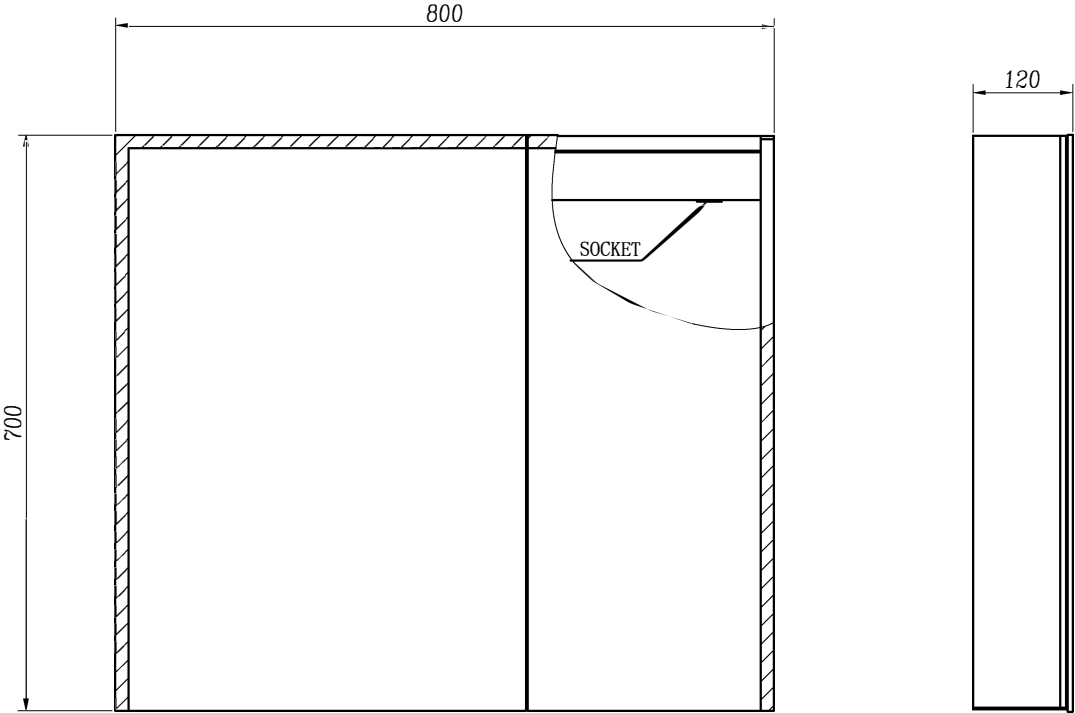

VIENNA LED MIRROR CABINET

FL16213B

Lighted
IMPRESSIONS

LED Designer Mirrors by LTL Home Products