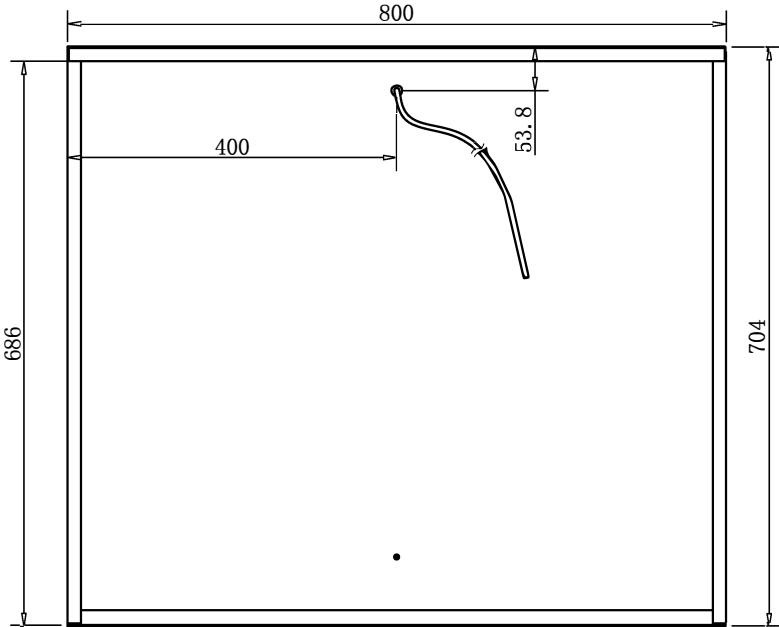

VIENNA LED MIRROR CABINET

FL16213B

Lighted
IMPRESSIONS

LED Designer Mirrors by LTL Home Products