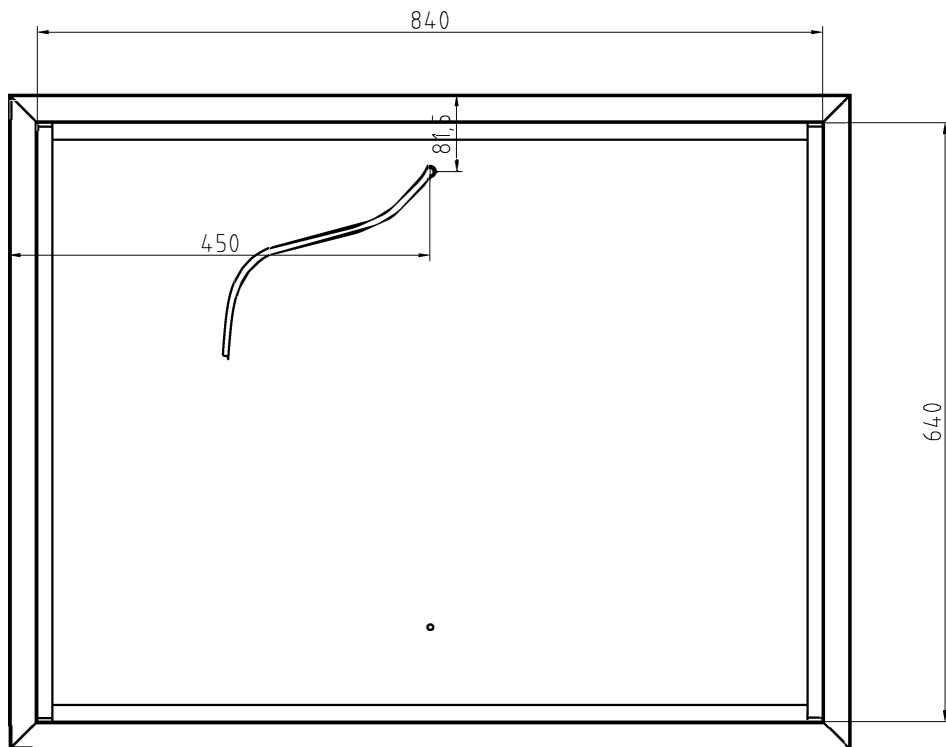

KONA LED MIRROR CABINET

Lighted
IMPRESSIONS

LED Designer Mirrors by LTL Home Products