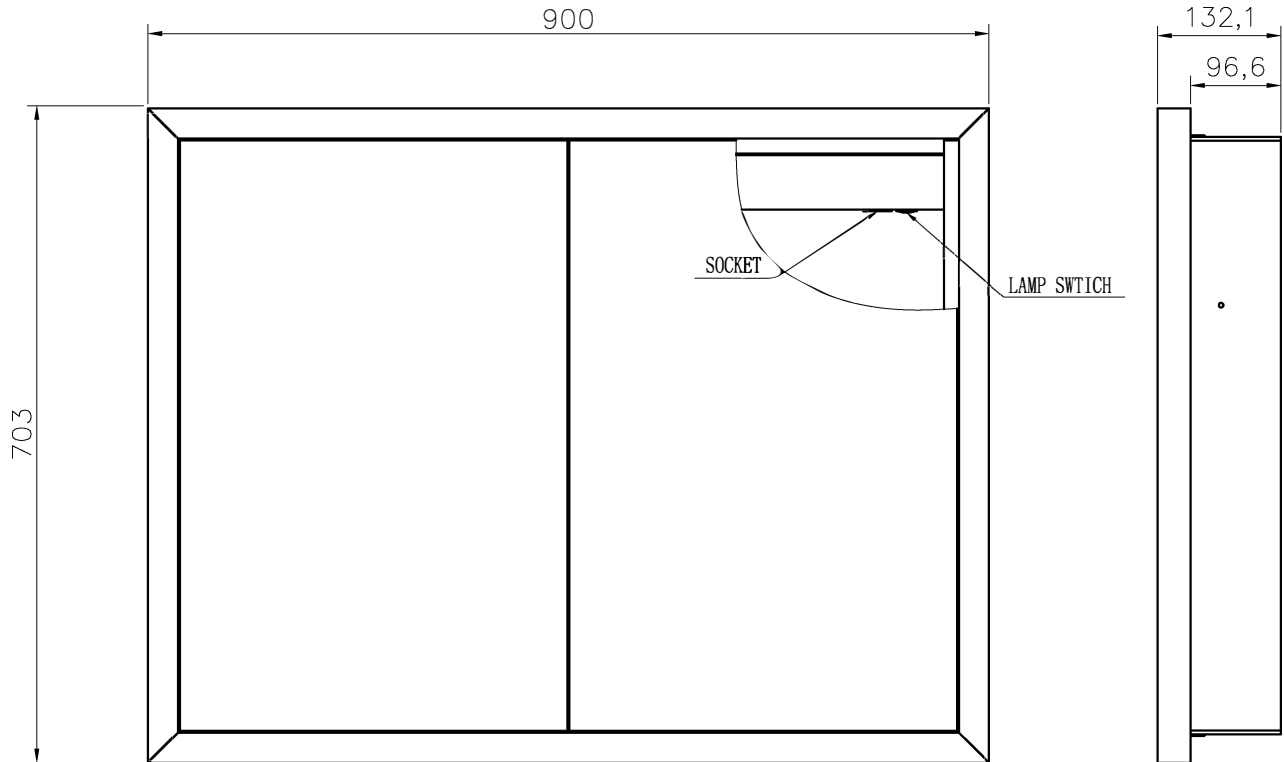

KONA LED MIRROR CABINET

Lighted
IMPRESSIONS

LED Designer Mirrors by LTL Home Products