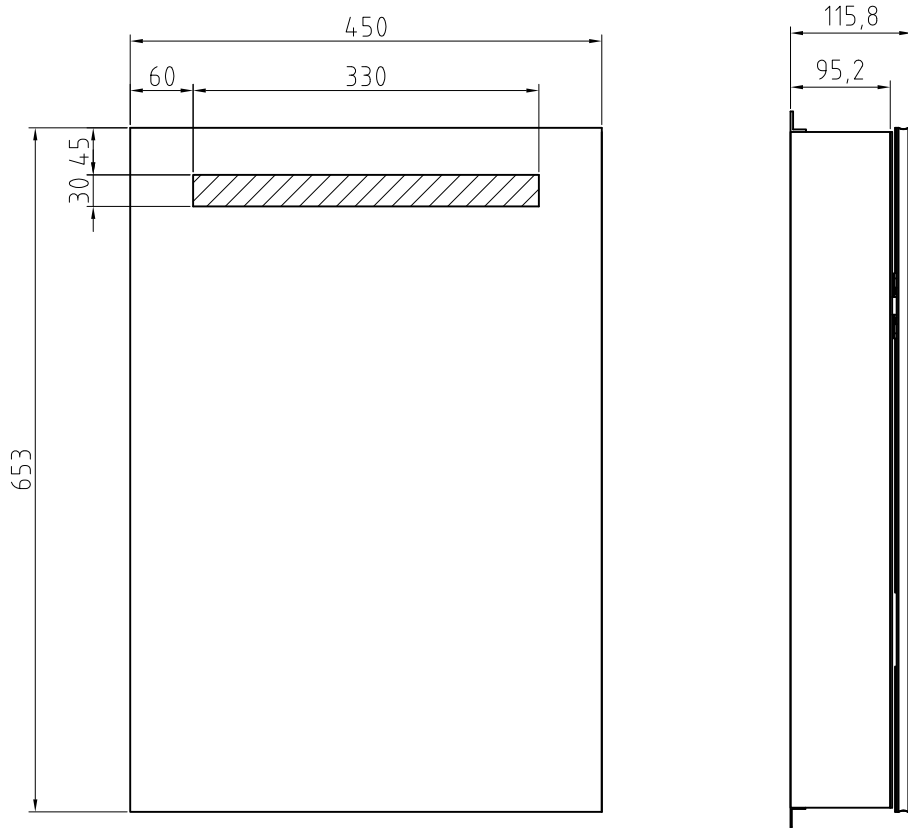

ESPIRIT LED MIRROR CABINET

lighted _____
IMPRESSIONS

LED Designer Mirrors by LTL Home Products