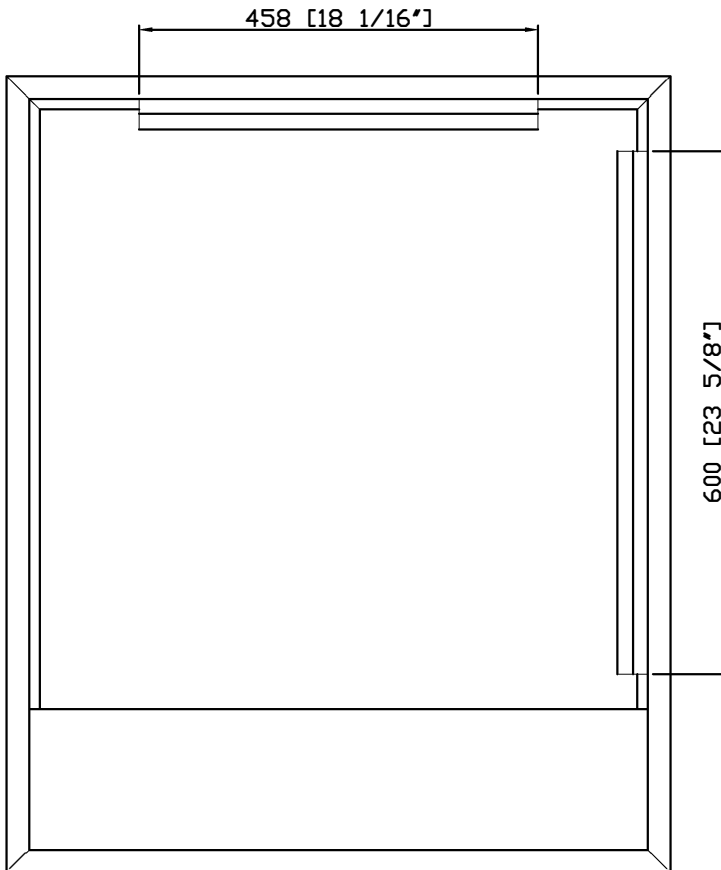

BEACON LED MIRROR

Lighted
IMPRESSIONS

LED Designer Mirrors by LTL Home Products