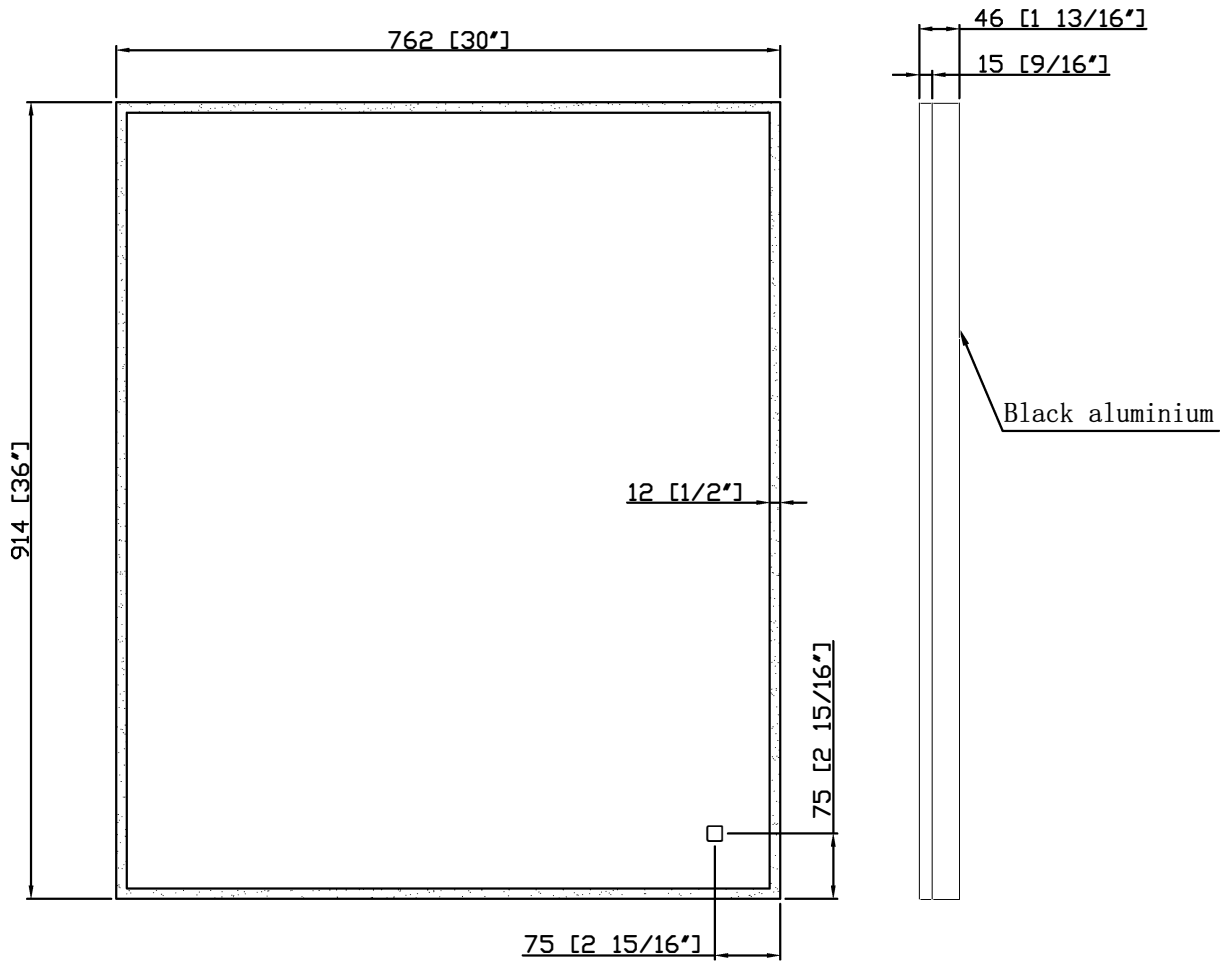

BEACON LED MIRROR

Lighted
IMPRESSIONS

LED Designer Mirrors by LTL Home Products