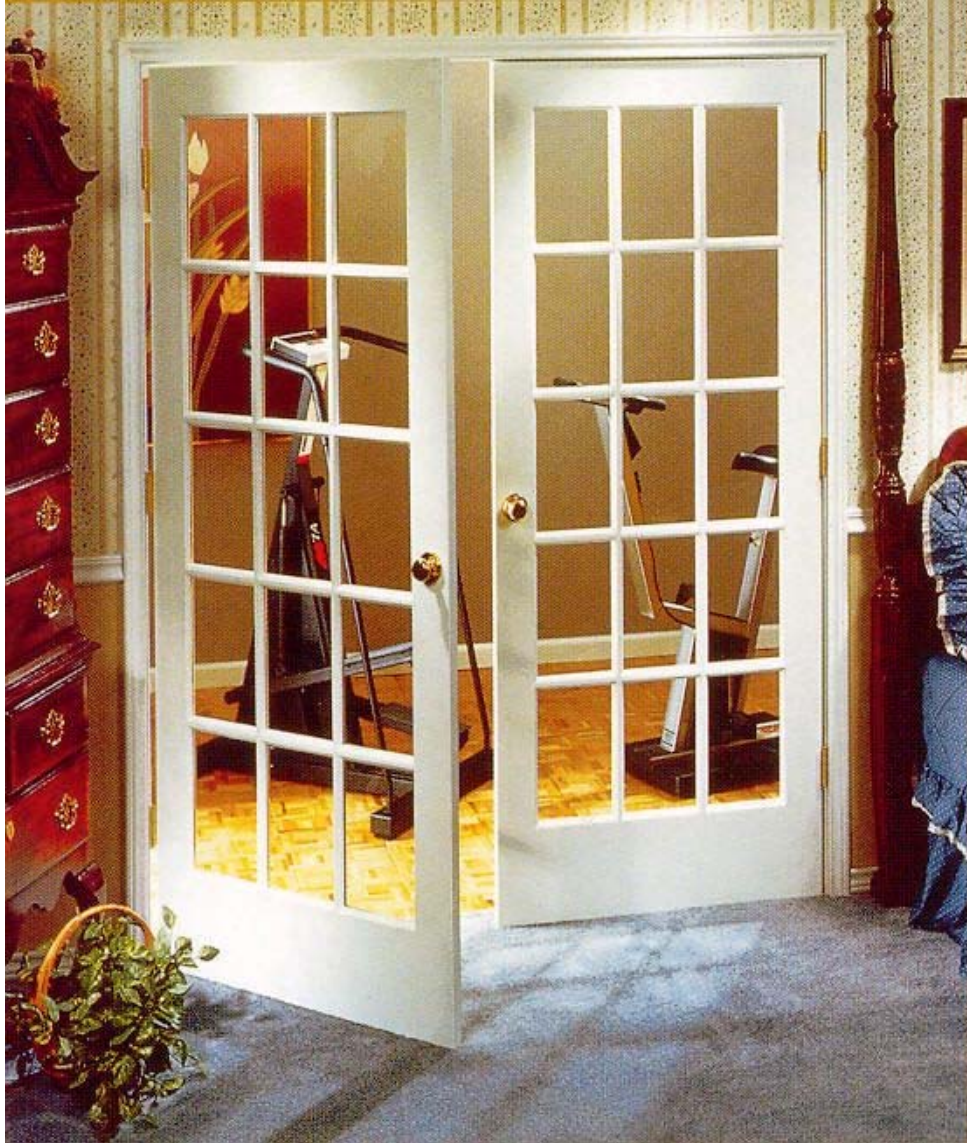

3060 CLASSIC FRENCH GLASS

A Classic interior door with divided tempered glass lites. Use this door along with our #725 Classic French glass Bifold to have matching doors in any room.

SPECIFICATIONS:

- Available in Oak or Pine
- 1 3/8" flush stile and rail
- No finger joints
- Ready for painting or staining
- Options available include: Pre-hanging, Single or Double jambs in Oak or Clear Pine, Heights to 96"